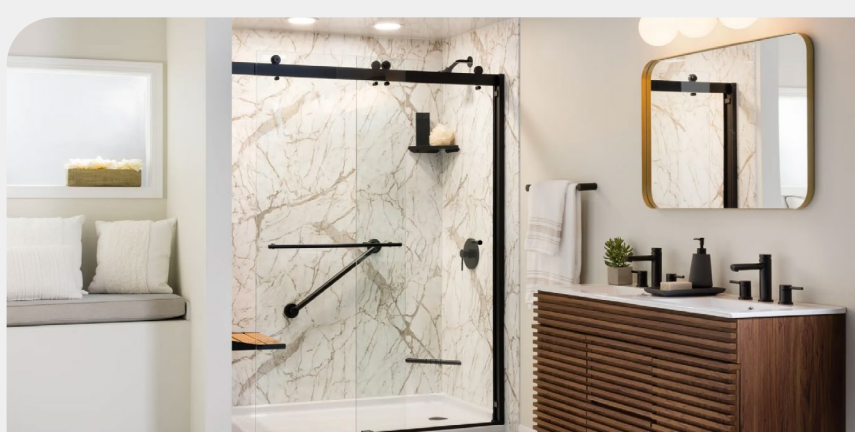

AFTER

Solution: Double sinks.

IMPACT

- ◆ Two users at ones = faster routine.
- ◆ Individual spaces for personal items.
- ◆ Stylish vanity options elevate the design.

Easy-Access Storage: Organize the Chaos

- ◆ Pull-out drawers for toiletries.
- ◆ Tiered shelves for towels and toys.
- ◆ Wall hooks at varying heights for kids and adults.
- ◆ Built-in bins for sorting laundry or bath toys.

PRO TIP:

Label bins and drawers for even easier organization!

EXTRA SAFETY FEATURES

- ◆ Washable bath mats for added grip.
- ◆ Sealed grout to prevent water buildup.

PRO TIP:

Look for flooring with high slip-resistance ratings (R-rating or ASTM-certified).

Kid-Friendly Décor: Fun Meets Functionality

Multifunctional Fixtures: Small Changes, Big Impact

- ◆ Easier bath time with handheld showerheads.
- ◆ Fold-down seats for all ages and needs.
- ◆ Safer, energy-efficient motion-sensor lights.
- ◆ Built-in storage niches for soaps, shampoos, and bath toys.